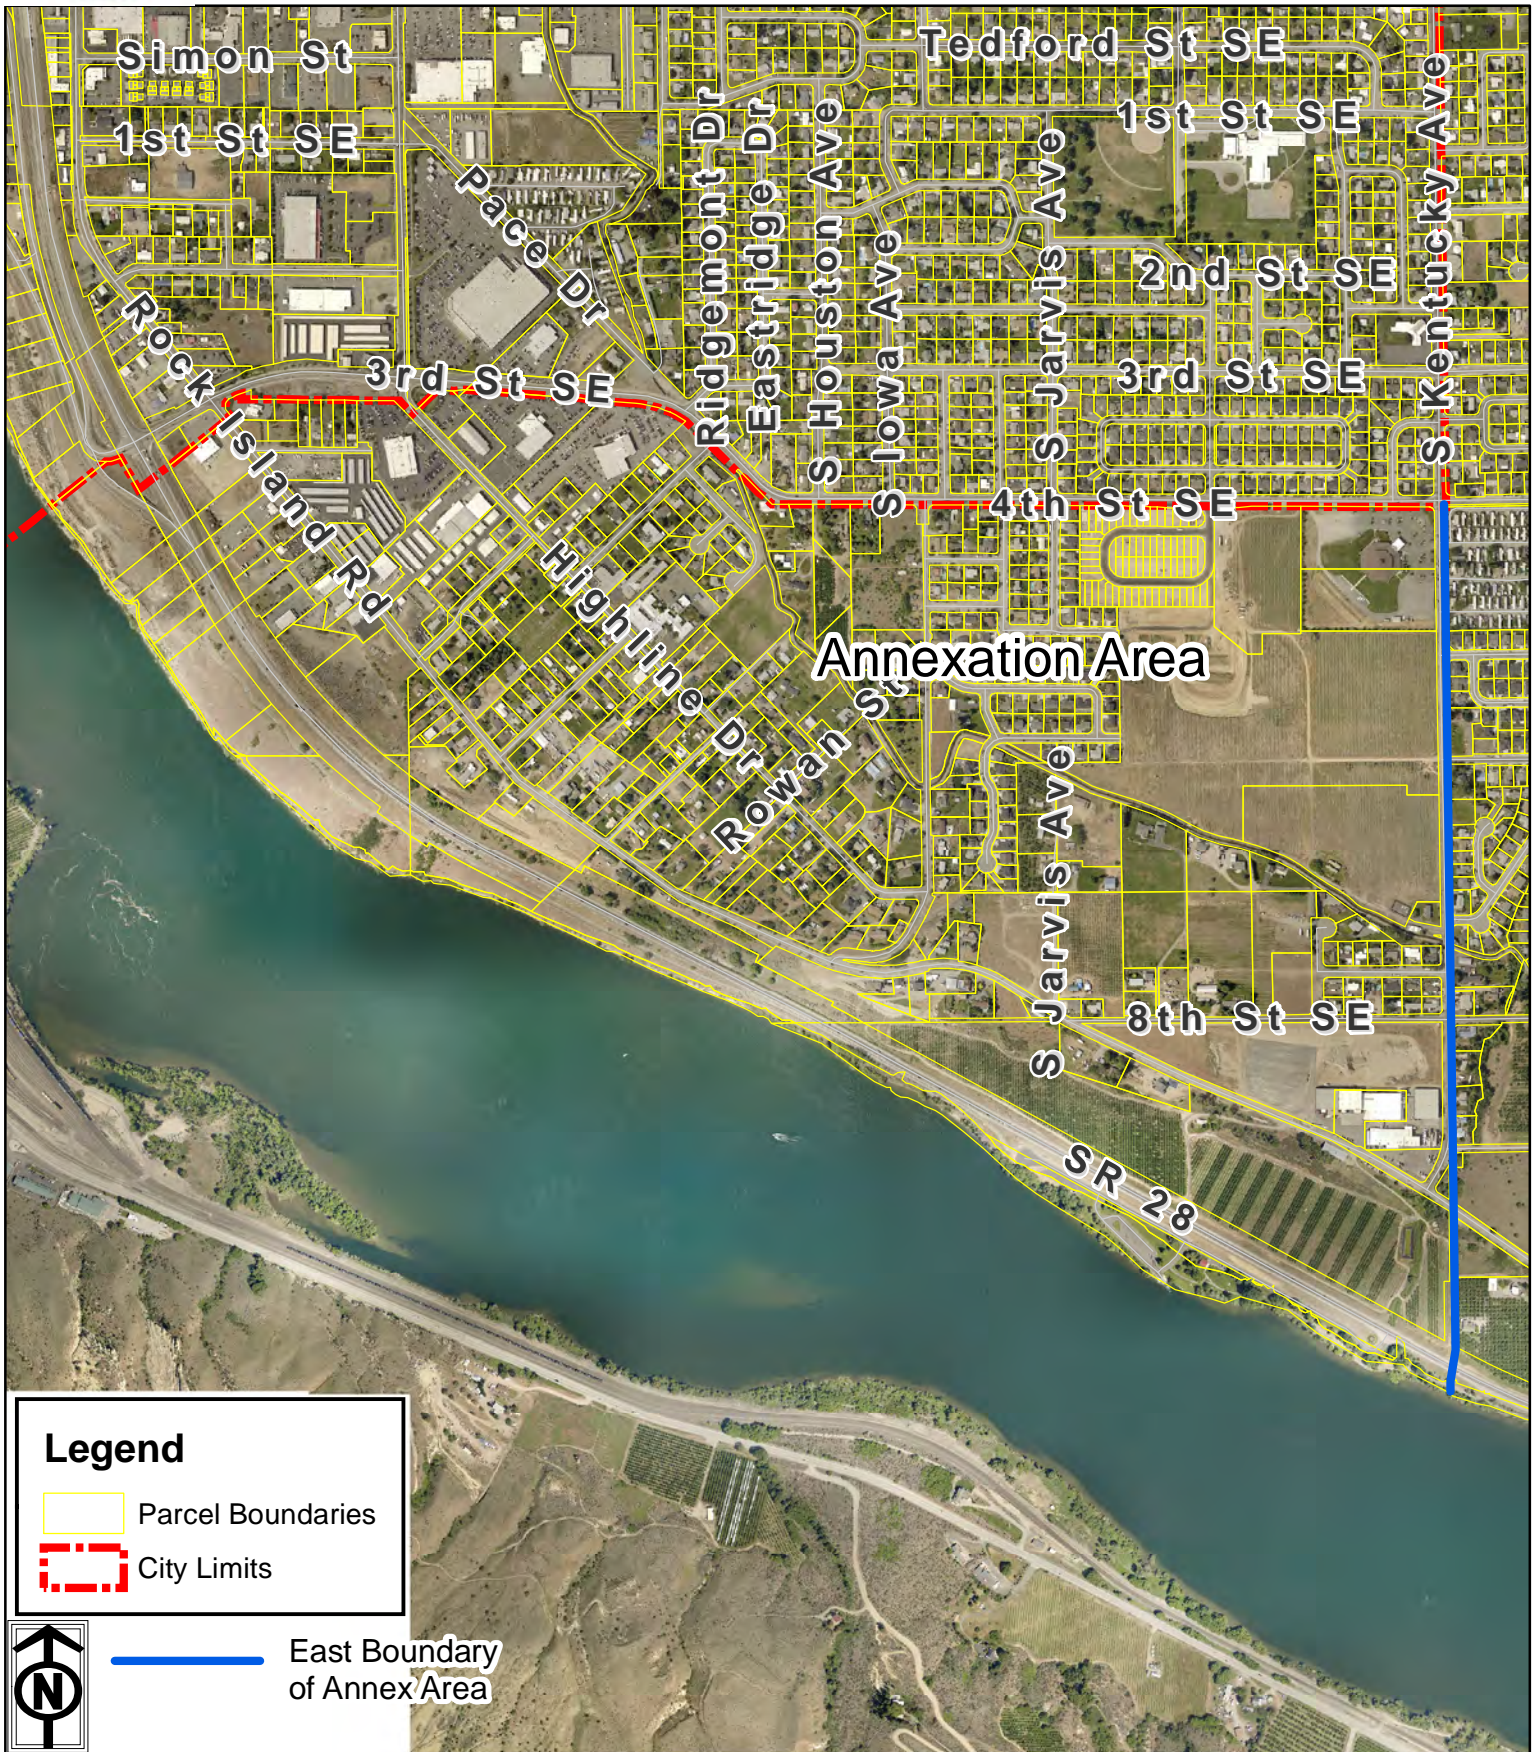

Proposed S. Kentucky Annexation Area

Legend

- Parcel Boundaries
- City Limits

 East Boundary of Annex Area

1/14/2021

This map is intended for general purposes only. The City of East Wenatchee makes no representation as to the accuracy or current condition of the data shown on this map.